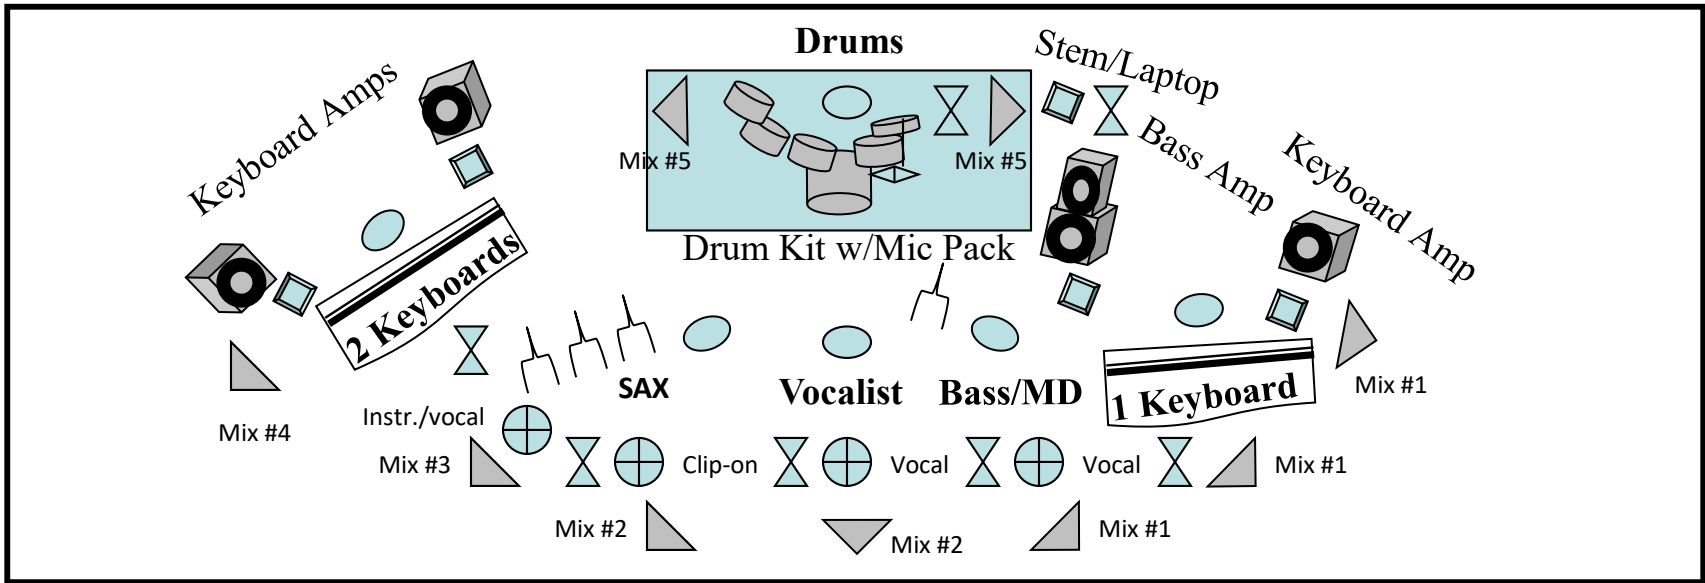

Terrence Richburg's Stage Plot

Revision Date 06.04.18

subject to change

5 Pieces w/1 Aux

- ⇒  = instrument amp/speaker
- ⇒  = direct box
- ⇒  = stool/throne
- ⇒  = boom stand w/wireless mic or clip-on
- ⇒  = wedge with monitor mix number
- ⇒  = music stand
- ⇒  = instrument stand

Stage

- Front**
- 1 PDP Concept/Yamaha pro series Kit: 5/6 piece w/2/3 rack mounted toms, floor tom, kick, snare, hi-hat stand, boom cymbal stands/arms & pedal, w/ZildjianHH/R/C/C/S/p/Ch
 - 1 Drums microphone package with setup
 - 1 Korg Kronos or Yamaha S-90XS, 1 Korg Krome, &
 - 1 Motif ES8 or MOXF8 or Korg Krome w/sustain pedals (3)
 - 3 Roland KC550 amps or equivalent
 - 1 Double-tier KB stand & 1 Single-tier KB stand
 - 1 Eden Navigator Preamp w/QSC Power Amp or 1 Ampeg SVT Pro Bass Amp, 350+Watts, w/Eden 4 x10 cab. & Eden 2 x 10 cab. (or comparable Bass rig setup)
 - 5 Active Direct Boxes
 - 1 Sax Clip-on Mic, 3 Shure/Wireless Vocal Mics w/Booms
 - 9 Wedge Monitors with 5 separate monitor mixes