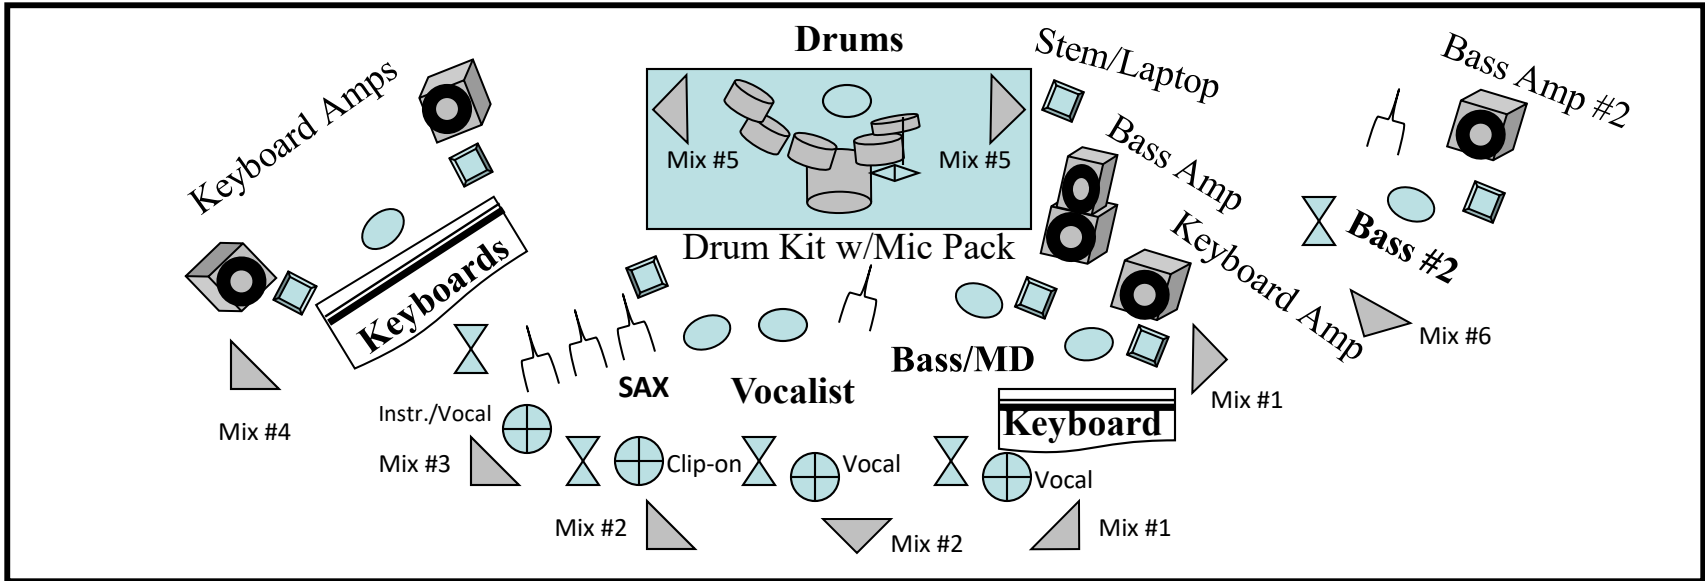

# Terrence Richburg Stage Plot

Revision Date 06.04.18

subject to change

6 Pieces w/1 Aux

-  = instrument amp/speaker
-  = direct box
-  = stool/throne
-  = boom stand w/wireless mic
-  = wedge and monitor mix number
-  = music stand
-  = instrument stand

## Stage

- Front**
- 1 PDP Concept/Yamaha pro series Kit: 5/6 piece w/2/3 rack mounted toms, floor tom, kick, snare, hi-hat stand, boom cymbal stands/arms & pedal, w/ZildjianHH/R/C/C/S/p/Ch
  - 1 Drums microphone package with setup
  - 1 Yamaha S-90XS, 1 Korg Krome or/ Kronos & 1 Yamaha Motif ES8 or MOXF8 w/sustain pedals (3)
  - 3 Roland KC550 amps or equivalent
  - 1 Double-tier KB stand & 1 Single-tier KB stand
  - 2 Eden Navigator Preamp w/QSC Power Amp or 1 Ampeg SVT Pro Bass Amp, 350+Watts, w/Eden 4 x10 cab. & Eden 2 x 10 cab.
  - 7 Active Direct Boxes, 1 Sax Clip-on Mic, 3 Shure/Wireless Vocal Mics w/Booms
  - 9 Wedge Monitors with 6 separate monitor mixes